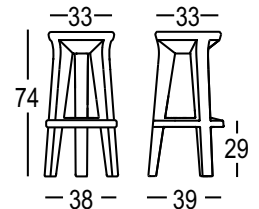

## FROZEN STOOL

DESIGN

MATTEO RAGNI + MAURIZIO PRINA

Material: Polietilene / Polyethylene

Gross Weight: Kg 5,9

Use: **INDOOR / OUTDOOR**